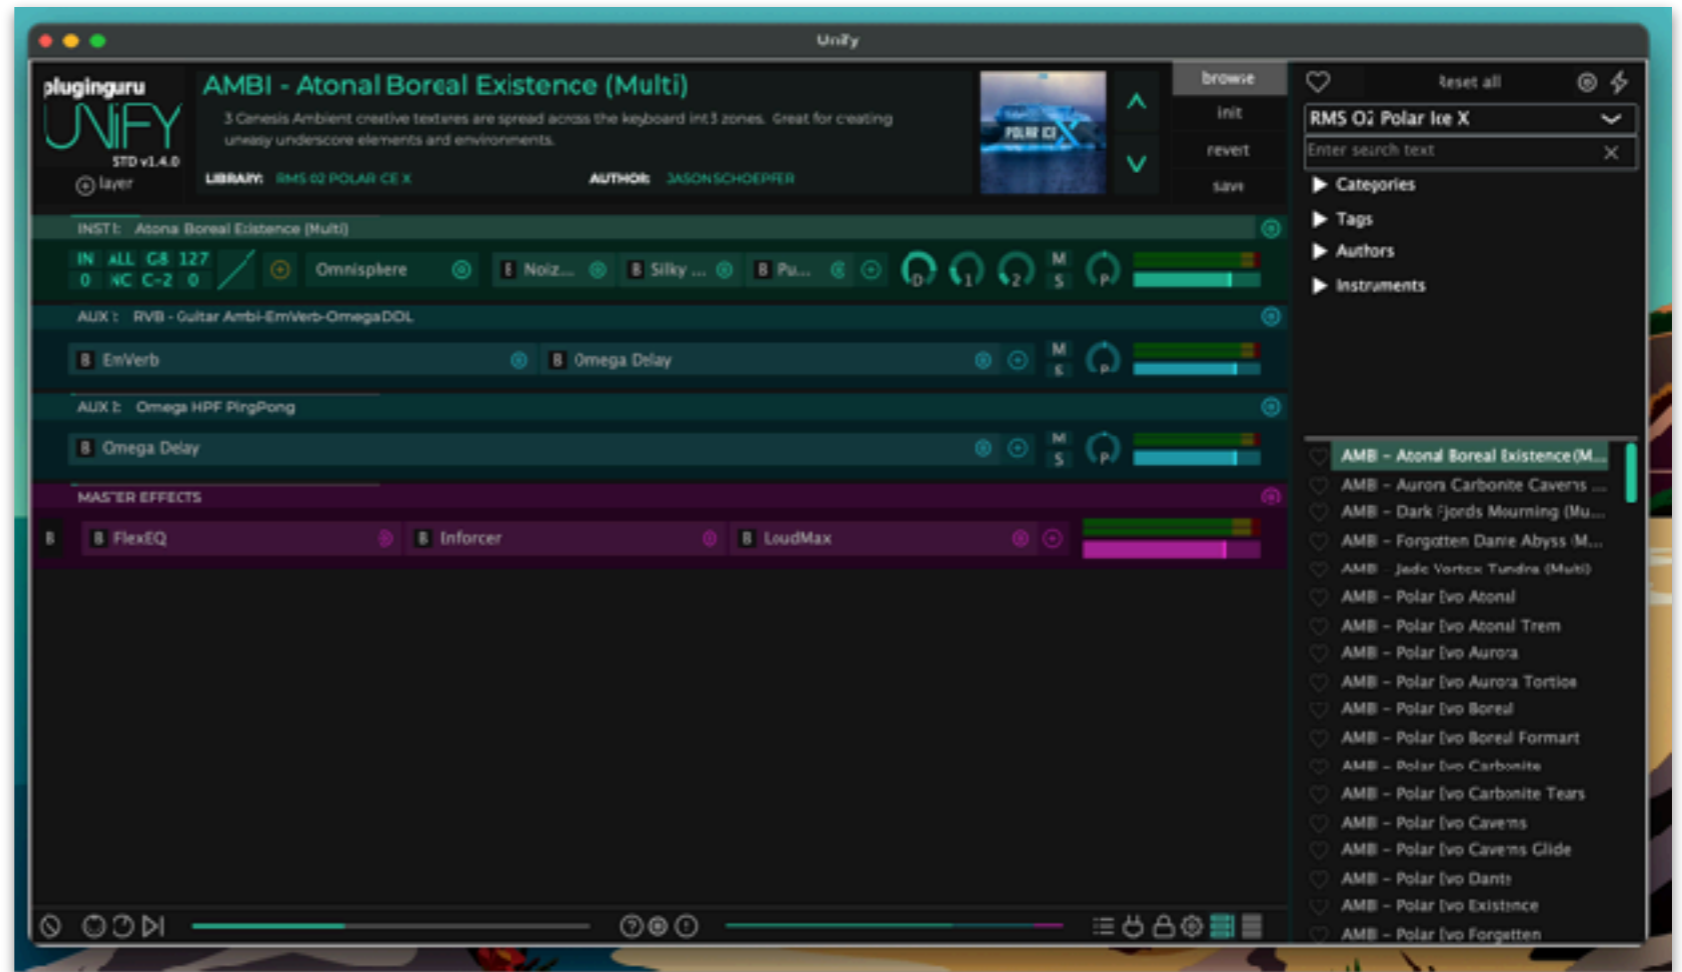

To install, **FIRST make sure you have properly installed the .omnisphere master collection** - if you do not do this you will get errors with missing sound sources. Once installed, open up Unify (screen shot

shows standalone version). Click on the gear icon to open up the setup menu

Click on the green "Select .guru file..."

Navigate to the RMS Freshwater Install folder and select **RMS O2 Freshwater.guru**

Follow on-screen instructions.

You have now installed the Unified version of Freshwater and can now easily enjoy every patch found in the standalone Omnisphere version.

There are 213 sounds in the Unify Enhanced version - 25 of which are bonus and unique to the Unify version. Each sound is mapped to the modwheel. If you click on the Omnisphere instrument box- this will open up Omnisphere.