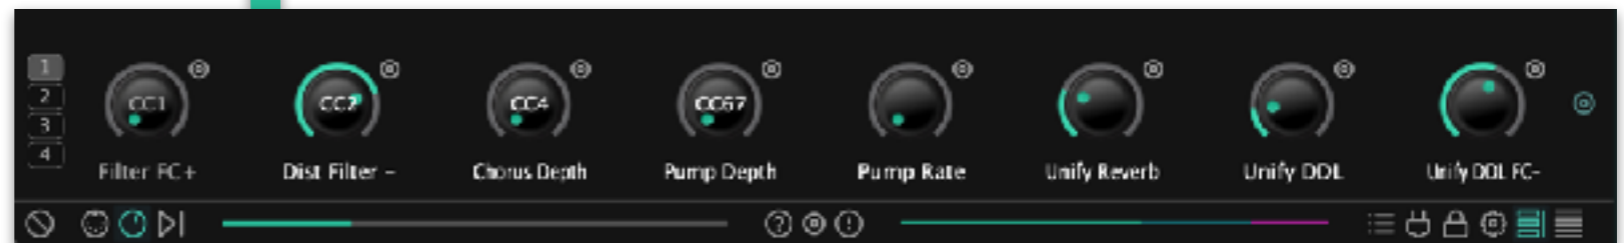

There are 213 sounds in the Unify Enhanced version - 25 of which are bonus and unique to the Unify version. Each sound is mapped to the modwheel. If you click on the Omnisphere instrument box- this will open up Omnisphere.

Clicking on the macro knob icon will open up the macro knob panel - where each patch is mapped to creative FX like distortion, chorus, Pump House, reverb and delay. Explore these knobs as they can transform each sound in new and exciting ways (my personal favourite is Pump House - turn up the Pump