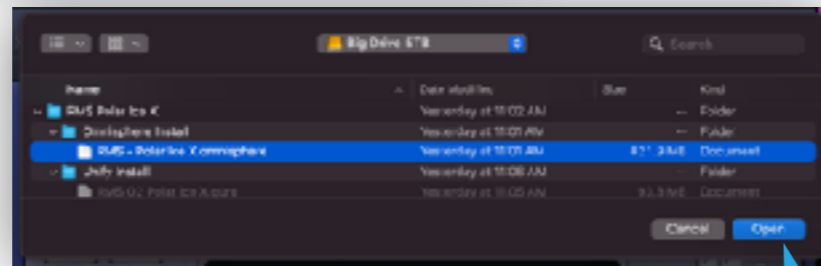

Omnisphere 2 Installation

To install Freshwater for Omnisphere 2, first open up Omnisphere 2 (the standalone version is ideal as it removes any possible issues a DAW or host may add). *Screenshots show Polar Ice X (also available from RMS!)

- A. Select the **“UTILITY”** button on the interface as shown
- B. Scroll down and select **“Install .omnisphere”**
- C. Navigate to the unzipped download folder, select the Omnisphere Install folder, then select **“RMS - Freshwater.omnisphere”** and click **“Open”**

D. Read the advisory notice and click **“Continue”**

E. This is the final step. The dialogue box will tell you the total number of multis, patches, and custom sound sources that will be installed (see patch list for Freshwater content). This is your last chance to stop installation. Clicking **“OK”** will install all the contents. After a short period of time, you will be able to start exploring Freshwater for Omnisphere 2!