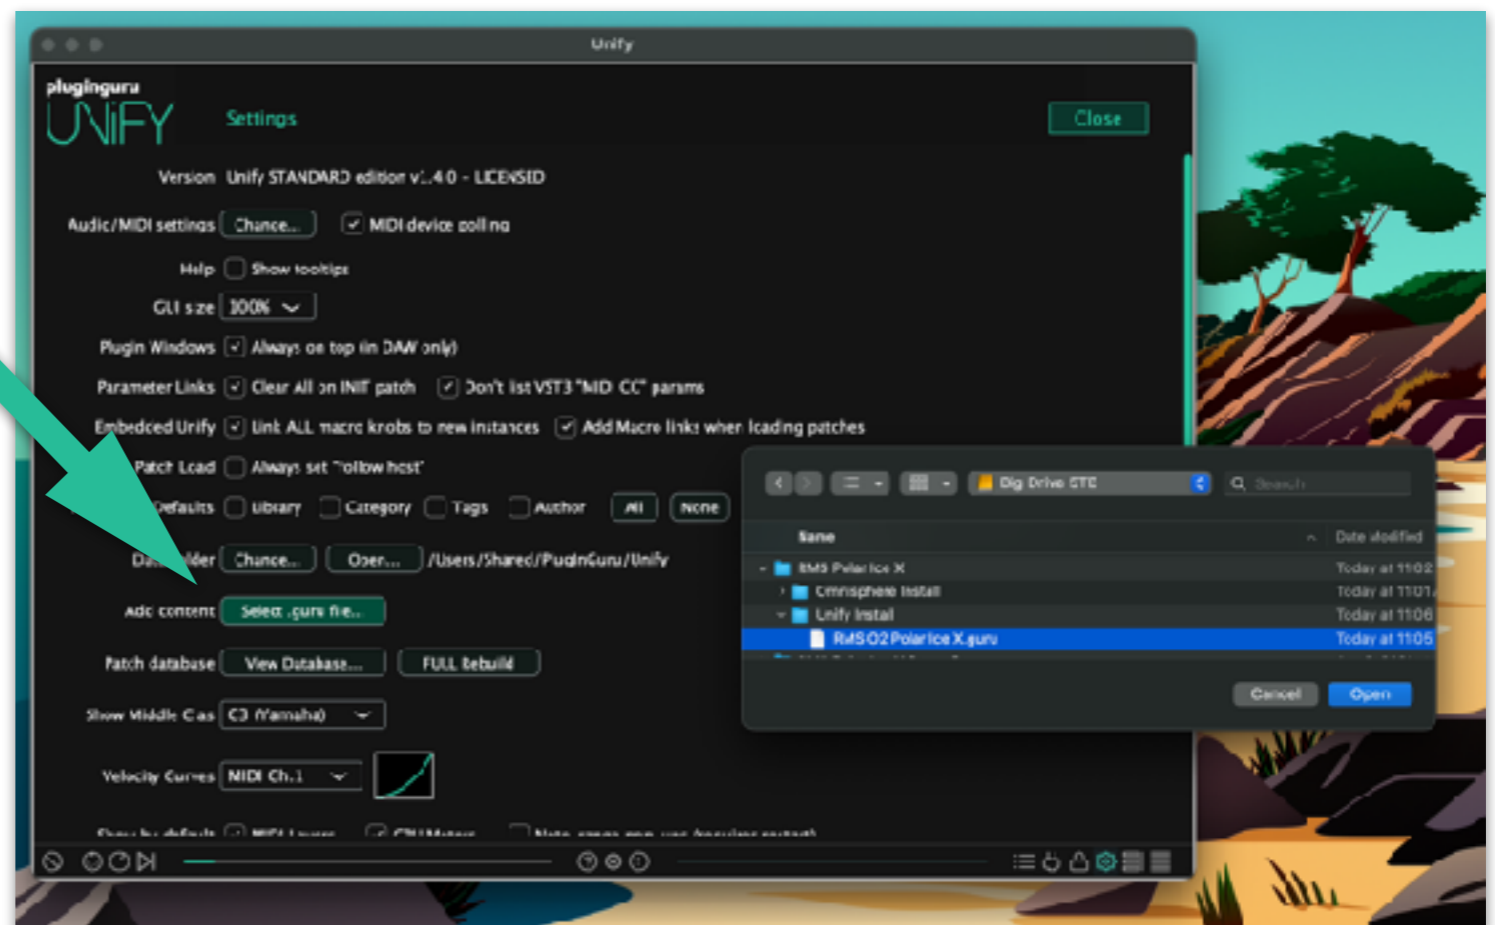

Freshwater - Unify Enhanced

Unify is a revolutionary new type of instrument that lets you layer, play, and combine AU, VST, or VST3 plug-ins to create new, inspiring, and outrageously creative sounds. Not only can you load your own plug-ins, but Unify also ships with its own built-in library of virtual instruments and audio effects, making it immediately ready to use right "out of the box".

Latest Unify manual - <https://pluginguru.net/unify/manual/>

Freshwater includes a special .guru file located in the Unify Install folder of your download. The following visuals show Polar Ice X (available at RMS) but apply to Freshwater.

To install, **FIRST make sure you have properly installed the .omnisphere master collection** - if you do not do this you will get errors with missing sound sources. Once installed, open up Unify (screen shot

shows standalone version). Click on the gear icon to open up the setup menu

Click on the green "Select .guru file..."

Navigate to the RMS Freshwater Install folder and select **RMS O2 Freshwater.guru**

Follow on-screen instructions.

You have now installed the Unified version of Freshwater and can now easily enjoy every patch found in the standalone Omnisphere version.