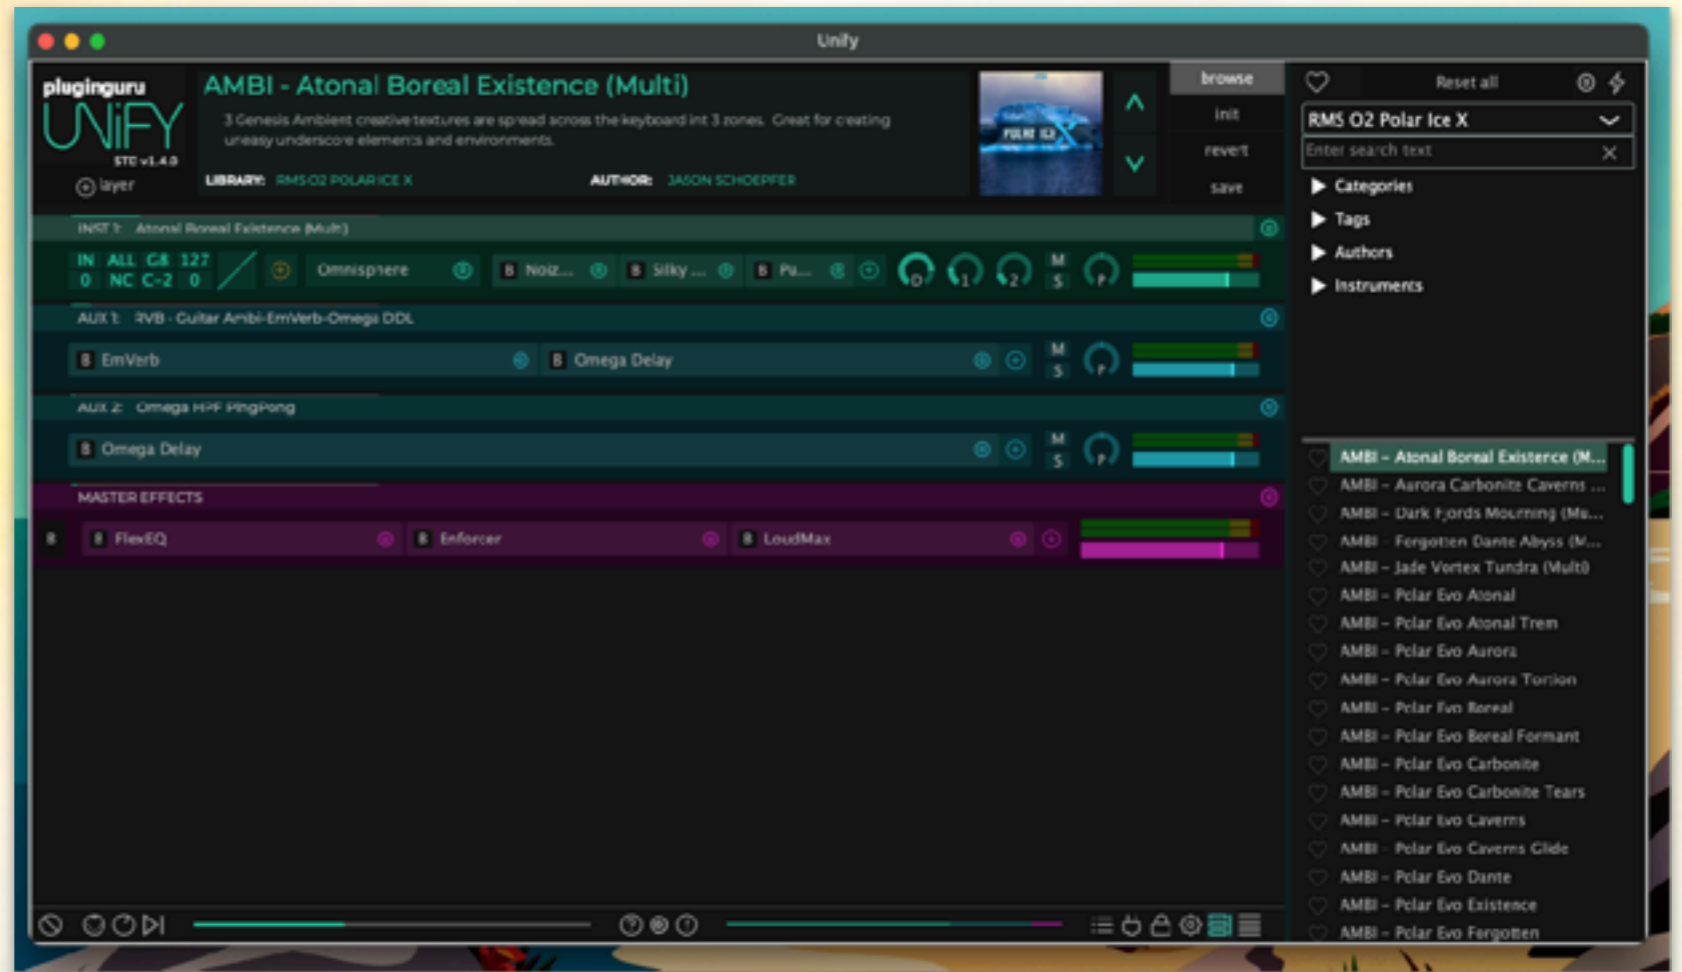

Each sound is mapped to the modwheel. If you click on the Omnisphere instrument box- this will open up Omnisphere.

Clicking on the macro knob icon will open up the macro knob panel - where each patch is mapped to creative FX like distortion, chorus, Pump House, reverb and delay. Explore these knobs as they can transform each sound in new and exciting ways (my personal favourite is Pump House - turn up the Pump Depth knob and enjoy!)