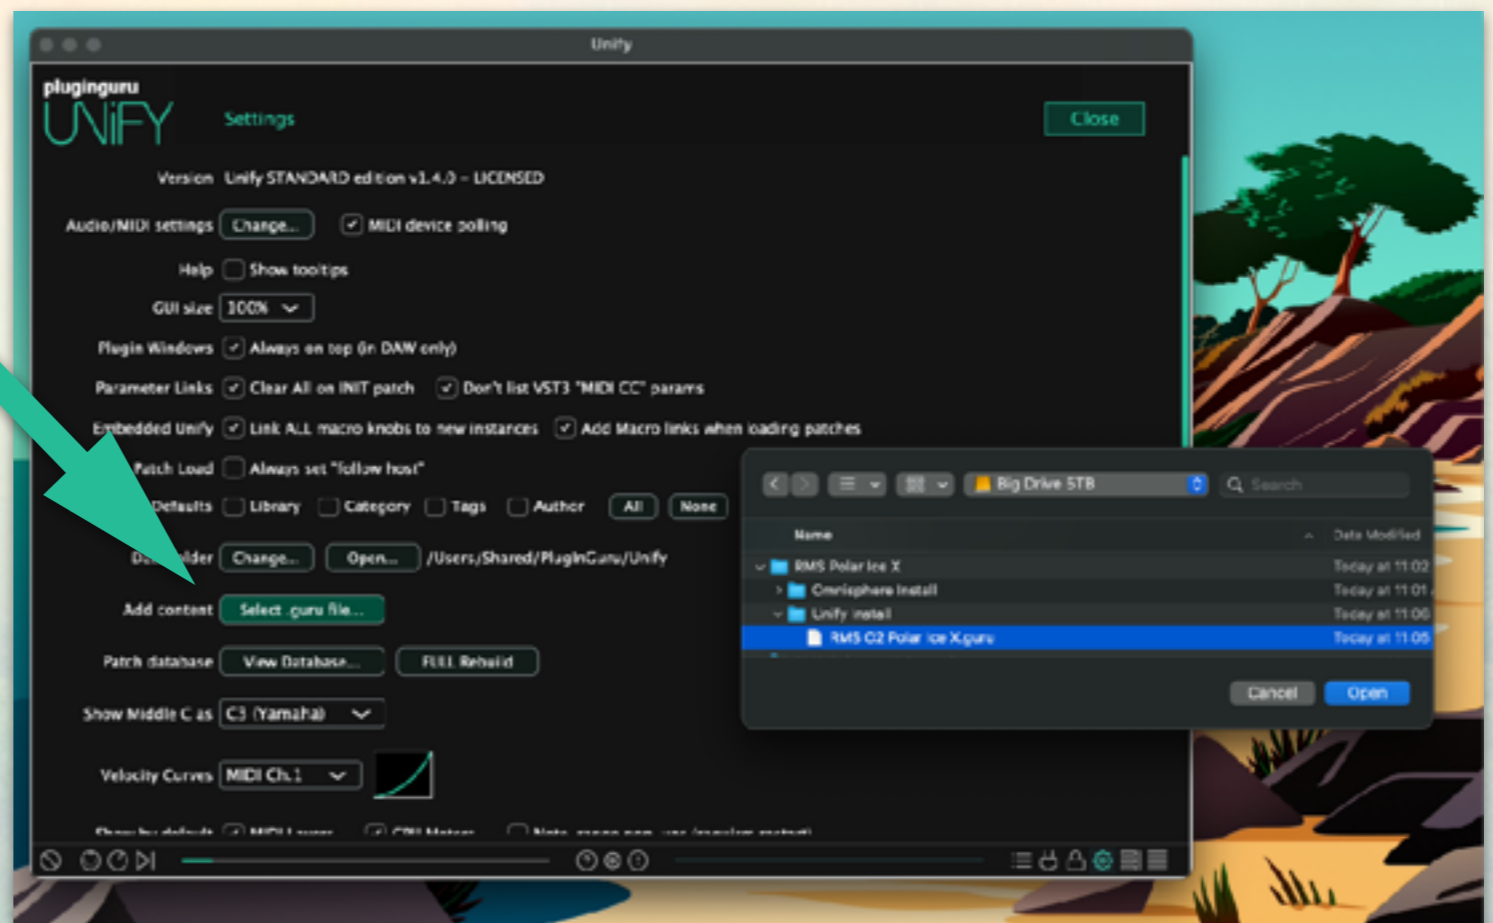

Unify Enhanced

Unify is a revolutionary new type of instrument that lets you layer, play, and combine AU, VST, or VST3 plug-ins to create new, inspiring, and outrageously creative sounds. Not only can you load your own plug-ins, but Unify also ships with its own built-in library of virtual instruments and audio effects, making it immediately ready to use right "out of the box".

Latest Unify manual - <https://pluginguru.net/unify/manual/>

This collection includes a special .guru file located in the Unify Install folder of your download. The following visuals show Polar Ice X (available at) but apply to Majestica Vol 1.

To install, **FIRST make sure you have properly installed the .omnisphere master collection** - if you do not do this you will get errors with missing sound sources. Once installed, open up Unify (screen shot

shows standalone version). Click on the gear icon to open up the setup menu

Click on the green "Select .guru file..."

Navigate to the Unify Install folder and select **O2-NS Majestica Vol 1 for Nylon Sky.guru**

Follow on-screen instructions.

You have now installed the Unified version of your collection and can now easily enjoy every patch found in the standalone Omnisphere version plus additional bonus ARP versions which are very inspiring.